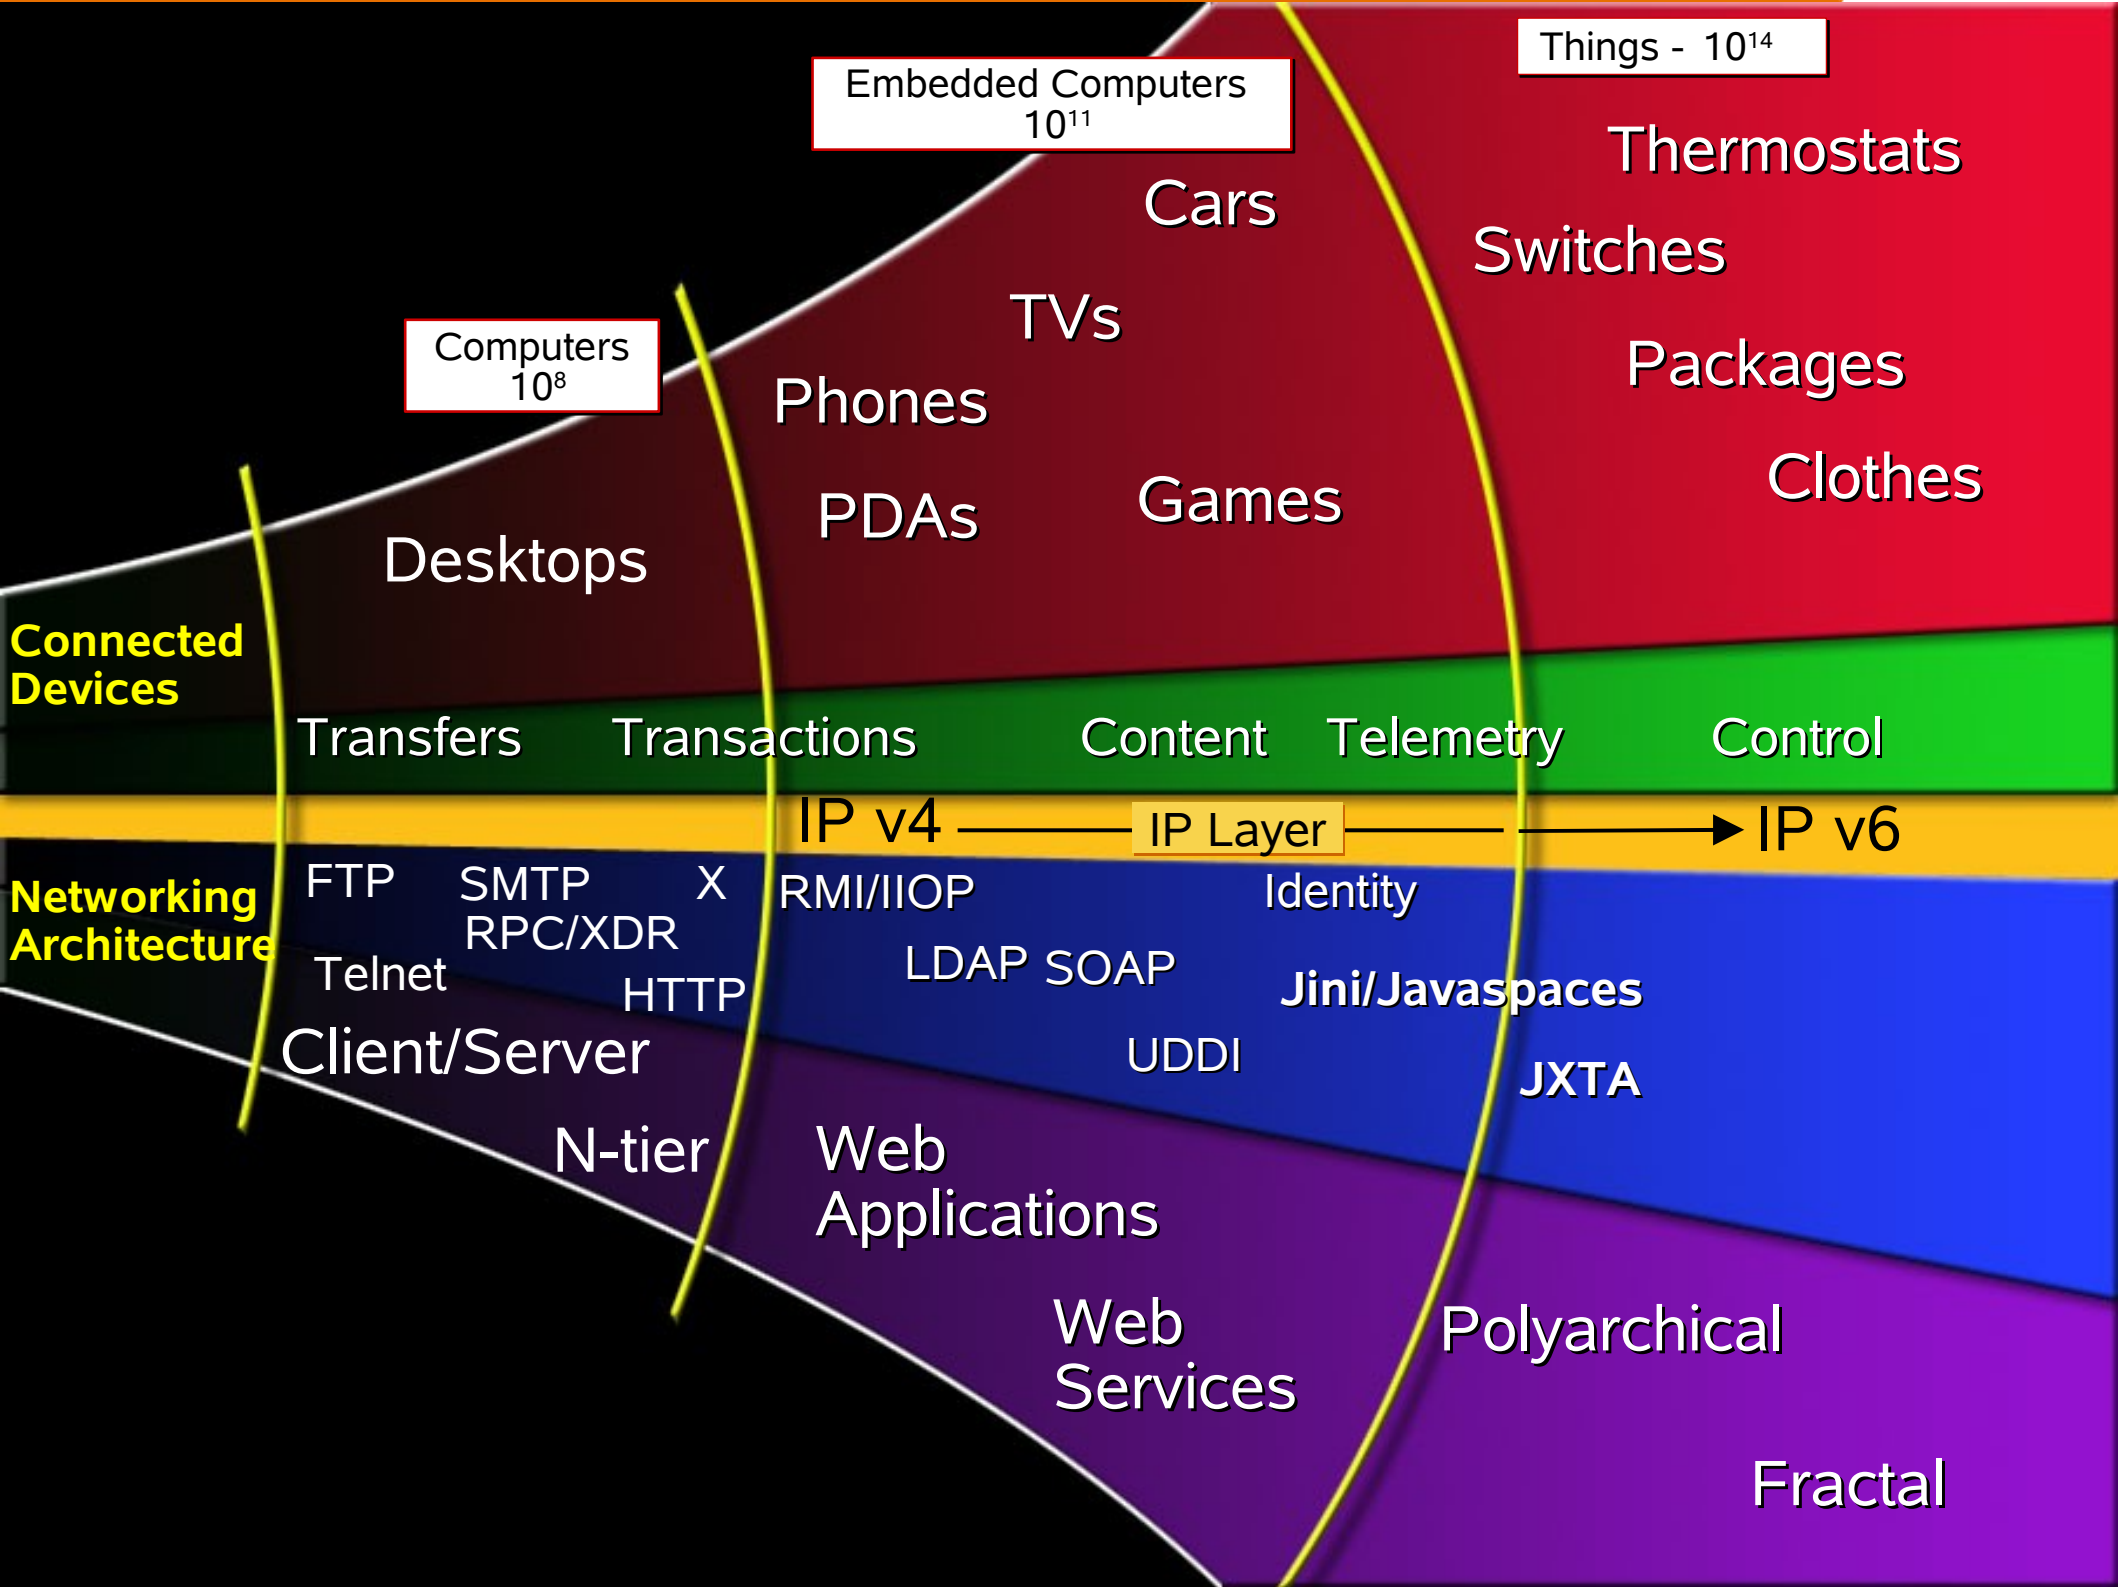

SUN TECH DAYS 2005-2006
A Worldwide Developer Conference

Innovation Happens Here.

Innovation at Sun

Sang Shin
sang.shin@sun.com
Technology Evangelist
Sun Microsystems, Inc.

**Today's Presentation Slides
Will be available from**

www.javapassion.com

Innovation Is Changing The Game

- Network is still the computer
- Solaris 10
- Open source and Sun
- Java innovation
- Java tools
- Fun things we do

A History of “Significant” Software Innovation

Network Is Still The Computer!

Computing "Laws"

- Moore's Law
 - > Computing speed roughly doubles every 18-24 months
- Gilder's Law
 - > Network bandwidth capacity doubles roughly every 12 months
- Metcalfe's Law
 - > The value of a network grows exponentially as the number of nodes increases
 - > This is where future opportunities lie
 - > Level-playing field
 - > Blogging, eBay, Online games, Instant messaging, Google, Flickr, MySpaces

N1: Virtualization of Resources

- N1 **provisions** storage, compute, and network
- N1 **manages** service levels
- N1 **meters** resource utilization

Reduce Costs, Improve Service Levels and Increase Agility through Virtualization of Resources