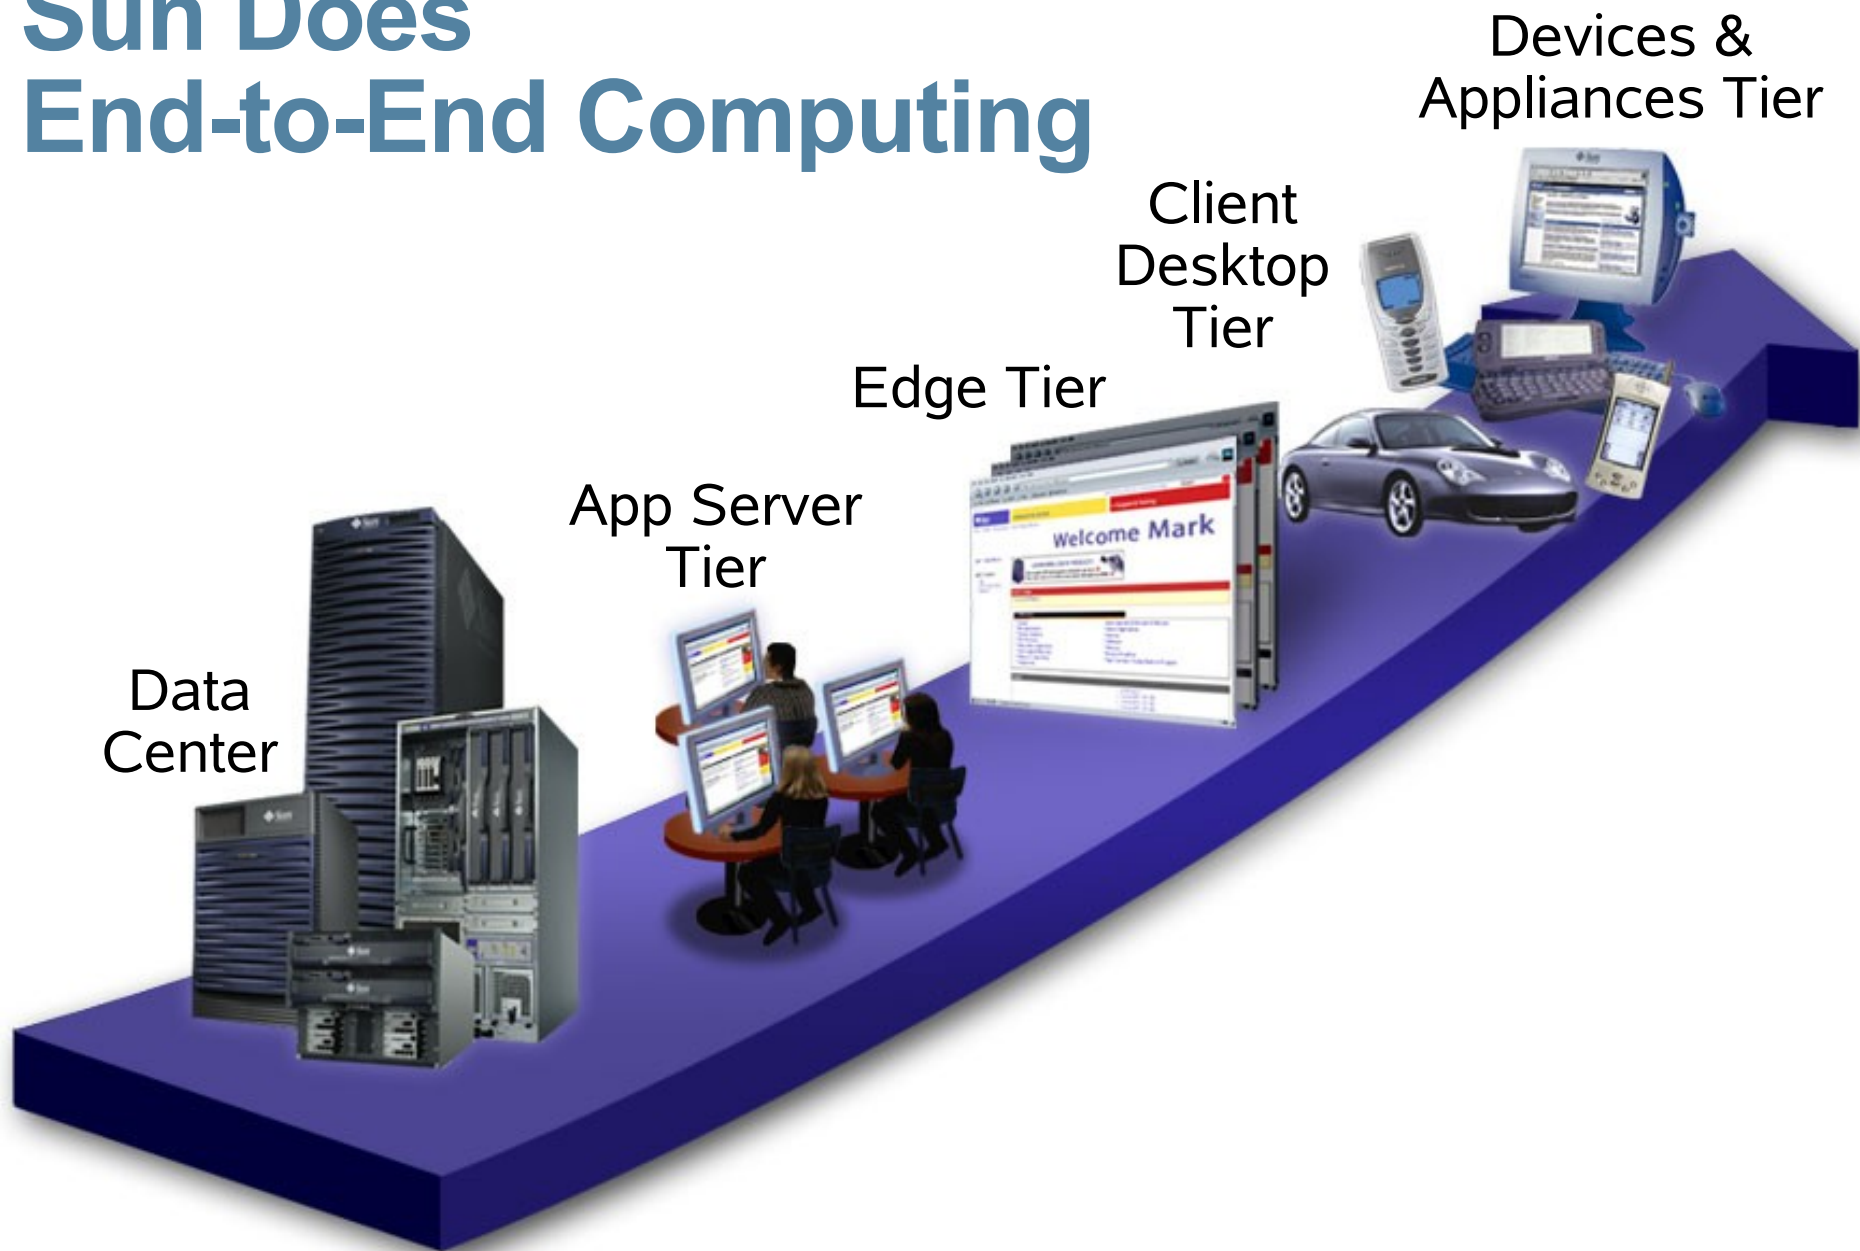

Java Is Everywhere!

Auto

Maytag
 Best Buy
 OSGI
 Chrysler
 GM
 Ford
 onstage
 Telematics
 ...

TV

DVB
 CableLabs
 DTVIA
 Liberate
 SA
 ATSC
 Sony
 Philips
 Panasonic
 Samsung
 LG
 ...

PDA/Phone

Nokia
 Ericsson
 Motorola
 Samsung
 Siemens
 Palm
 Compaq
 Sony Ericsson
 Sharp
 Toshiba
 Sanyo
 Hitachi
 Panasonic
 Fujitsu
 NEC
 ...

Sun Does End-to-End Computing

Java Technology Platforms & Tools

netBeans.ORG

Modular, dynamic, Java IDE

Open sourced in 2000

Over 7M downloads,

Broad list of platform plug-ins

300+ committers, 117,000
commits in past year